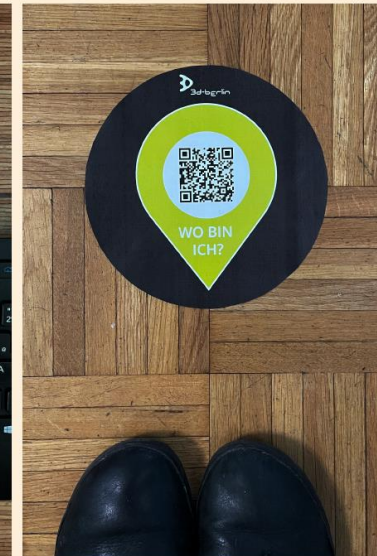

An easy to attach wall-sticker in line with your corporate design is part of the package and all you need to setup.

✓ Features

- Localization via QR code Scan (sign)
- Multiple languages (auto detected)
- Building overview (zoom & Pan)
- Destination quick selection
- Destination search (typo tolerant, keywords)
- Destination highlighting (marker)
- Focus on intinerary

⊕ Add-On

- Sign design according to customer requirements

Start screen after QR code scan

Search including keywords and fuzzy logic

Destination highlighting with zoom

Where should the user scan the QR code?

E.g. entrance, hallway, in the room

What are the spatial conditions there?

Columns, glass doors, flooring, competition to other signs

Design requirements

3d-berlin sign templates (adapted according to CI)
or sign design according to customer requirements (add-on)

Classic poster
at the entrance, in the room

(Floor) stickers
in the entrance, at intersections, in the room

on the table

on the floor

at the wall

Give it a trial

Contact

Robinson Steinke
robinson.steinke@3d-berlin.de
T: +49 (0)30-92 10 700-22