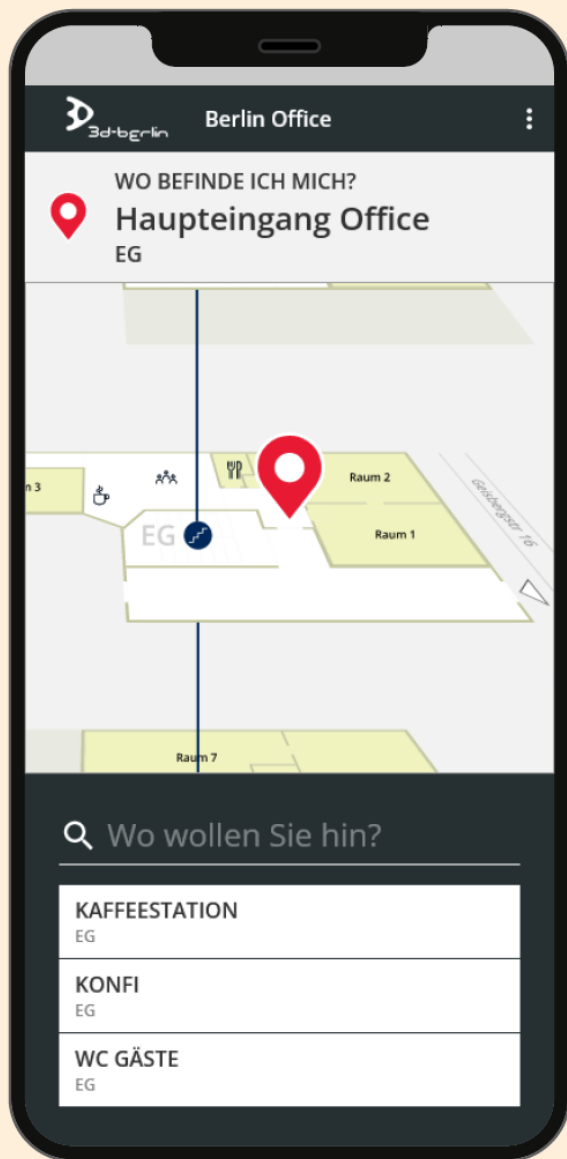

easyMaps

is our simple yet powerful standalone mobile solution at a very attractive fix price. It provides quick information and orientation in small and medium buildings: Just type or spell your desired destination or keyword to see both your location and desired destination on the interactive multi-floor map. Its simplicity makes it both easy to use and maintain.

An easy to attach wall-sticker in line with your corporate design is part of the package and all you need to setup.

✓ Features

- Localization via QR code Scan (sign)
- Multiple languages (auto detected)
- Building overview (zoom & Pan)
- Destination quick selection
- Destination search (typo tolerant, keywords)
- Destination highlighting (marker)
- Focus on intinerary

⊕ Add-On

- Sign design according to customer requirements

Start screen after QR code scan

Search including keywords and fuzzy logic

Destination highlighting with zoom

Where should the user scan the QR code?