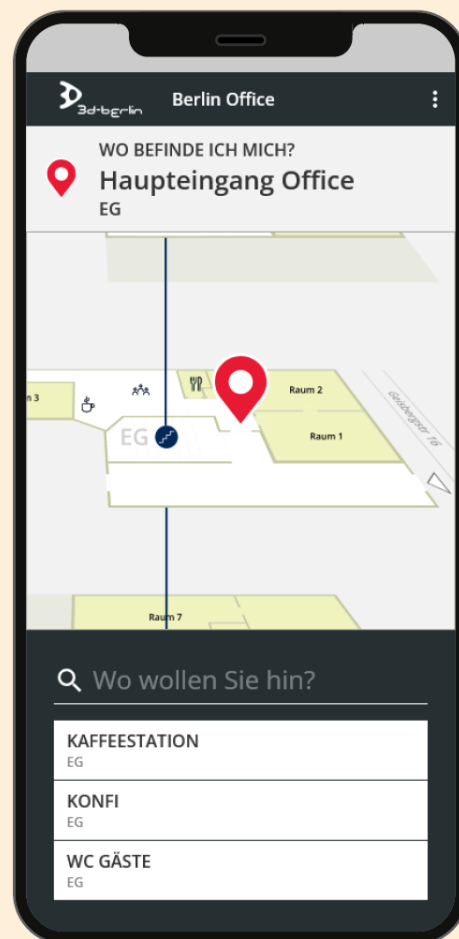

An easy to attach wall-sticker in line with your corporate design is part of the package and all you need to setup.

✓ Features

- Localization via QR code Scan (sign)
- Multiple languages (auto detected)
- Building overview (zoom & Pan)
- Destination quick selection
- Destination search (typo tolerant, keywords)
- Destination highlighting (marker)
- Focus on intinerary

⊕ Add-On

- Sign design according to customer requirements

Start screen after QR code scan

Search including keywords and fuzzy logic

Destination highlighting with zoom

Where should the user scan the QR code?

E.g. entrance, hallway, in the room

What are the spatial conditions there?

Columns, glass doors, flooring, competition to other signs

Design requirements

3d-berlin sign templates (adapted according to CI)
or sign design according to customer requirements (add-on)

Classic poster
at the entrance, in the room

(Floor) stickers
in the entrance, at intersections, in the room

on the table

on the floor

at the wall

Give it a trial

Contact

Robinson Steinke
robinson.steinke@3d-berlin.de
T: +49 (0)30-92 10 700-22