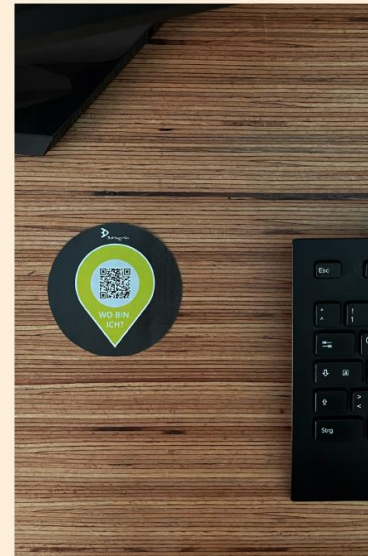

An easy to attach wall-sticker in line with your corporate design is part of the package and all you need to setup.

✓ Features

- Localization via QR code Scan (sign)
- Multiple languages (auto detected)
- Building overview (zoom & Pan)
- Destination quick selection
- Destination search (typo tolerant, keywords)
- Destination highlighting (marker)
- Focus on intinerary

⊕ Add-On

- Sign design according to customer requirements

Start screen after QR code scan

Search including keywords and fuzzy logic

Destination highlighting with zoom

Where should the user scan the QR code?

E.g. entrance, hallway, in the room

What are the spatial conditions there?

Columns, glass doors, flooring, competition to other signs

Design requirements

3d-berlin sign templates (adapted according to CI)
or sign design according to customer requirements (add-on)

Classic poster
at the entrance, in the room

(Floor) stickers
in the entrance, at intersections, in the room

on the table

on the floor

at the wall

Give it a trial

Contact

Robinson Steinke
robinson.steinke@3d-berlin.de
T: +49 (0)30-92 10 700-22