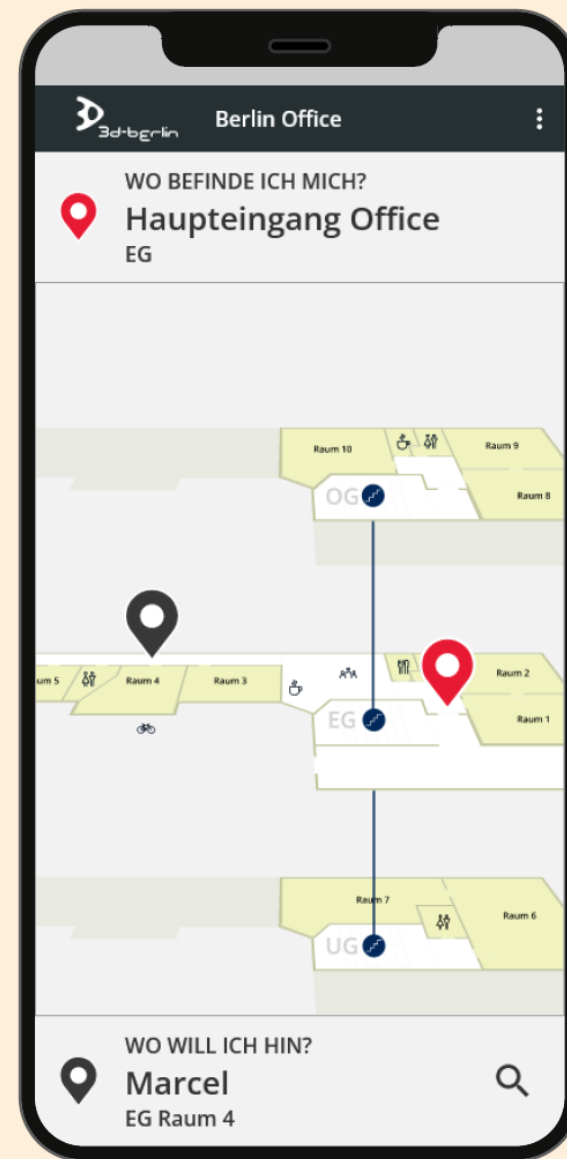

easyMaps

is our simple yet powerful standalone mobile solution at a very attractive fix price. It provides quick information and orientation in small and medium buildings: Just type or spell your desired destination or keyword to see both your location and desired destination on the interactive multi-floor map. Its simplicity makes it both easy to use and maintain.

An easy to attach wall-sticker in line with your corporate design is part of the package and all you need to setup.

✓ Features

- Localization via QR code Scan (sign)
- Multiple languages (auto detected)
- Building overview (zoom & Pan)
- Destination quick selection
- Destination search (typo tolerant, keywords)
- Destination highlighting (marker)
- Focus on intinerary

⊕ Add-On

- Sign design according to customer requirements

Start screen after QR code scan

Search including keywords and fuzzy logic

Destination highlighting with zoom

Where should the user scan the QR code?

E.g. entrance, hallway, in the room

What are the spatial conditions there?

Columns, glass doors, flooring, competition to other signs

Design requirements

3d-berlin sign templates (adapted according to CI)
or sign design according to customer requirements (add-on)