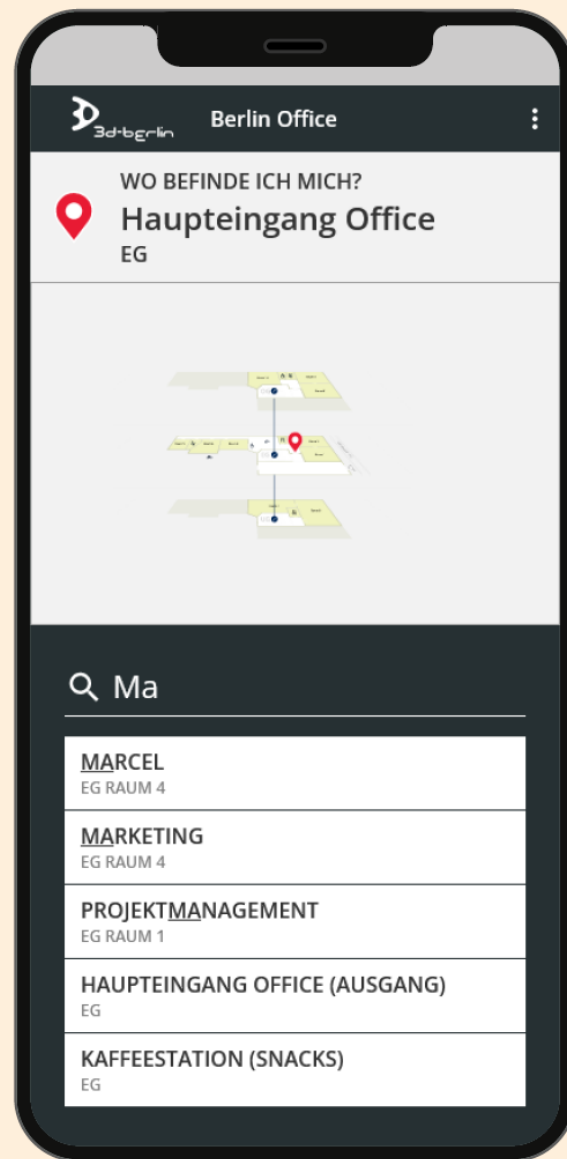

easyMaps

is our simple yet powerful standalone mobile solution at a very attractive fix price. It provides quick information and orientation in small and medium buildings: Just type or spell your desired destination or keyword to see both your location and desired destination on the interactive multi-floor map. Its simplicity makes it both easy to use and maintain.

An easy to attach wall-sticker in line with your corporate design is part of the package and all you need to setup.

✓ Features

- Localization via QR code Scan (sign)
- Multiple languages (auto detected)
- Building overview (zoom & Pan)
- Destination quick selection
- Destination search (typo tolerant, keywords)
- Destination highlighting (marker)
- Focus on intinerary

⊕ Add-On

- Sign design according to customer requirements

Start screen after QR code scan

Search including keywords and fuzzy logic

Destination highlighting with zoom

Where should the user scan the QR code?