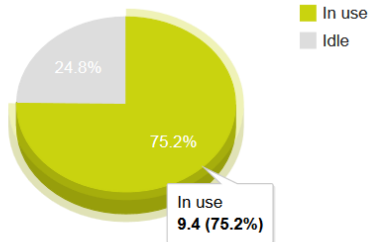

Workload (in hours)

Usage (in hours)

System: Eingang Kap Europa

January 2014						
Mo	Tu	We	Th	Fr	Sa	Su
		1	2	3	4	5
6	7	8	9	10	11	12
13	14	15	16	17	18	19
20	21	22	23	24	25	26
27	28	29	30	31		

Workload (in hours)

Usage (in hours)

System: Eingang Europa-Allee

January 2014						
Mo	Tu	We	Th	Fr	Sa	Su
		1	2	3	4	5
6	7	8	9	10	11	12
13	14	15	16	17	18	19
20	21	22	23	24	25	26
27	28	29	30	31		

Workload (in hours)

Usage (in hours)