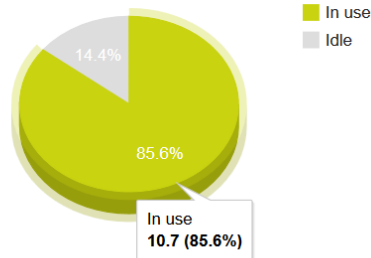

Workload (in hours)

Usage (in hours)

System: Eingang Kap Europa

January 2014						
Mo	Tu	We	Th	Fr	Sa	Su
		1	2	3	4	5
6	7	8	9	10	11	12
13	14	15	16	17	18	19
20	21	22	23	24	25	26
27	28	29	30	31		

Workload (in hours)

Usage (in hours)

System: Eingang Europa-Allee

January 2014						
Mo	Tu	We	Th	Fr	Sa	Su
		1	2	3	4	5
6	7	8	9	10	11	12
13	14	15	16	17	18	19
20	21	22	23	24	25	26
27	28	29	30	31		

Workload (in hours)

Usage (in hours)