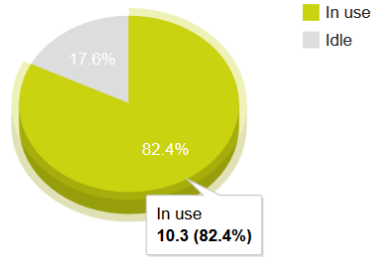

Workload (in hours)

Usage (in hours)

System: Eingang Kap Europa

January 2014						
Mo	Tu	We	Th	Fr	Sa	Su
		1	2	3	4	5
6	7	8	9	10	11	12
13	14	15	16	17	18	19
20	21	22	23	24	25	26
27	28	29	30	31		

Workload (in hours)