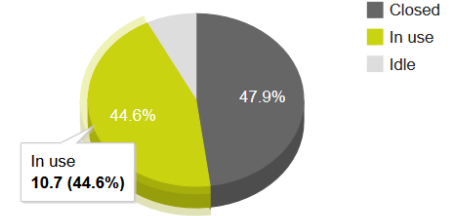

Workload (in hours)

Usage (in hours)

System: Eingang Kap Europa

January 2014						
Mo	Tu	We	Th	Fr	Sa	Su
		1	2	3	4	5
6	7	8	9	10	11	12
13	14	15	16	17	18	19
20	21	22	23	24	25	26
27	28	29	30	31		

Workload (in hours)

Usage (in hours)

System: Eingang Europa-Allee

January 2014						
Mo	Tu	We	Th	Fr	Sa	Su
		1	2	3	4	5
6	7	8	9	10	11	12
13	14	15	16	17	18	19
20	21	22	23	24	25	26
27	28	29	30	31		

Workload (in hours)

Usage (in hours)