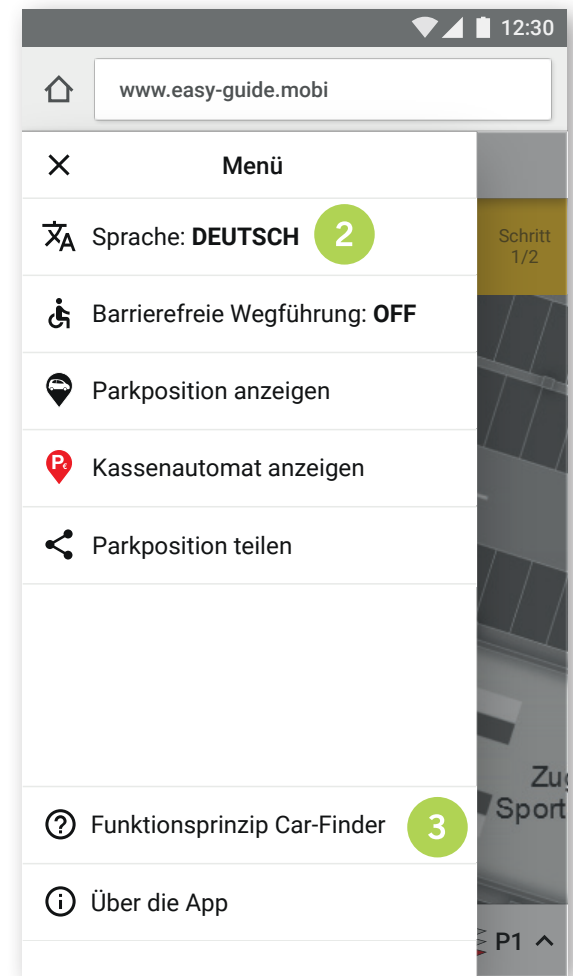

PREVIEW: CAR-FINDER 2.0 by 3d-berlin

SCAN 1: in the parking garage

SCAN 2: at the pay machine

1 Menü