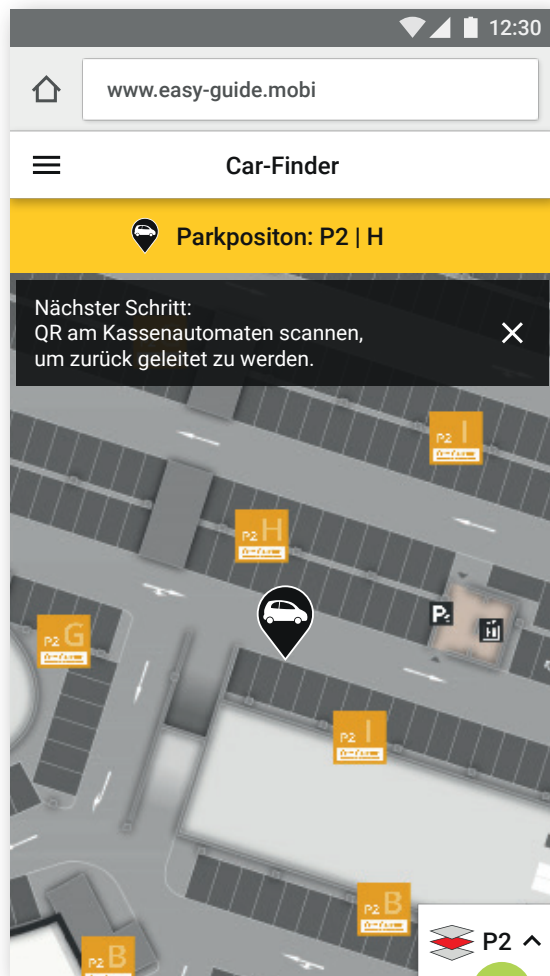

# PREVIEW: CAR-FINDER 2.0 by 3d-berlin

## SCAN 1: in the parking garage

## SCAN 2: at the pay machine